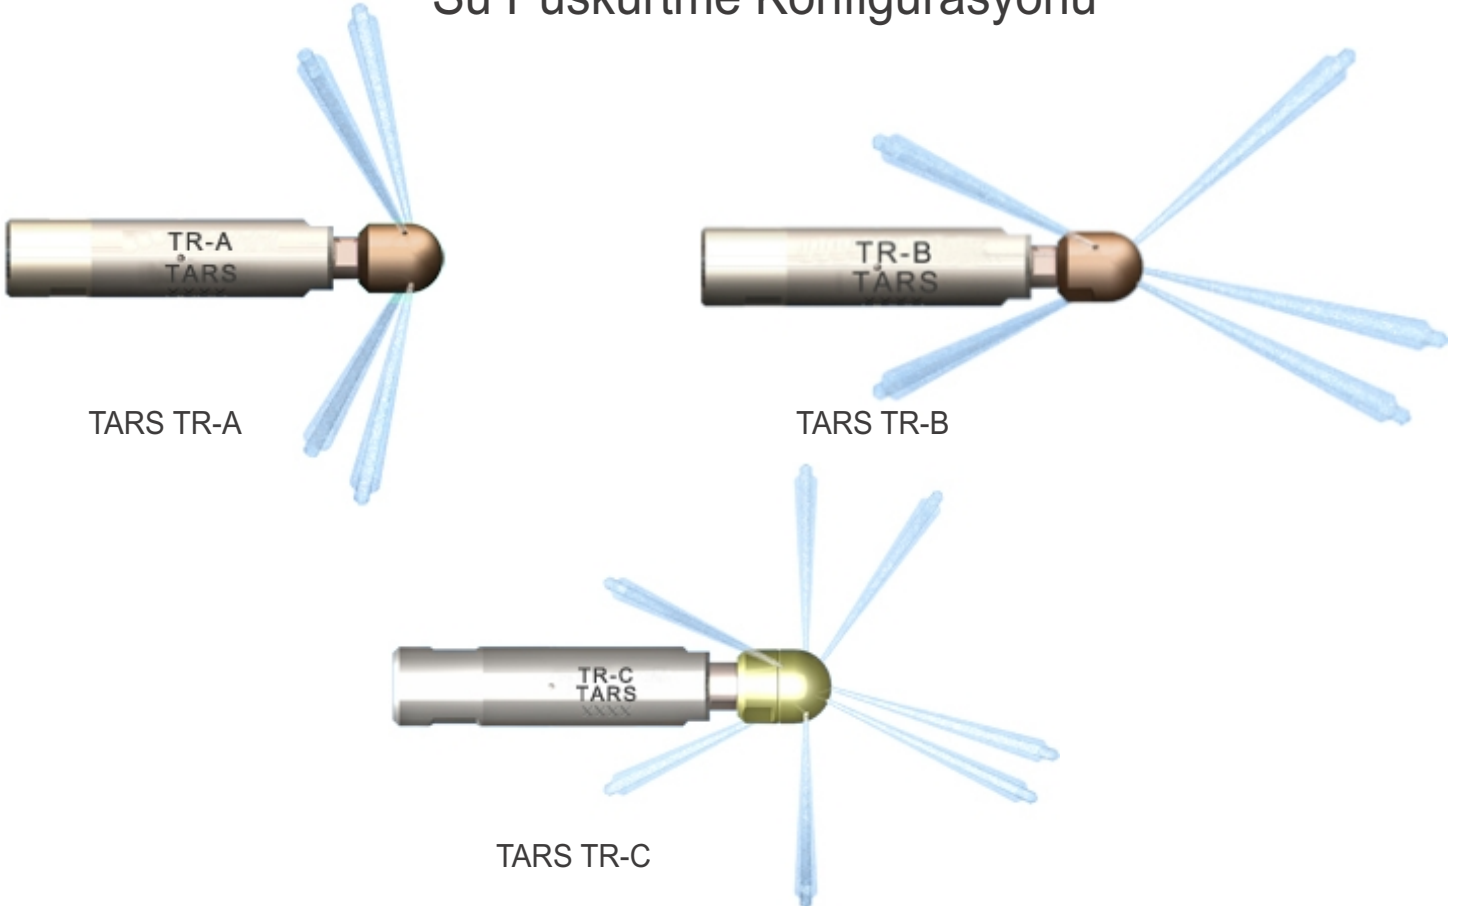

Su Püskürtme Konfigürasyonu

E&B SU JETİ MAKİNE SAN. ve TİC. LTD. ŞTİ.