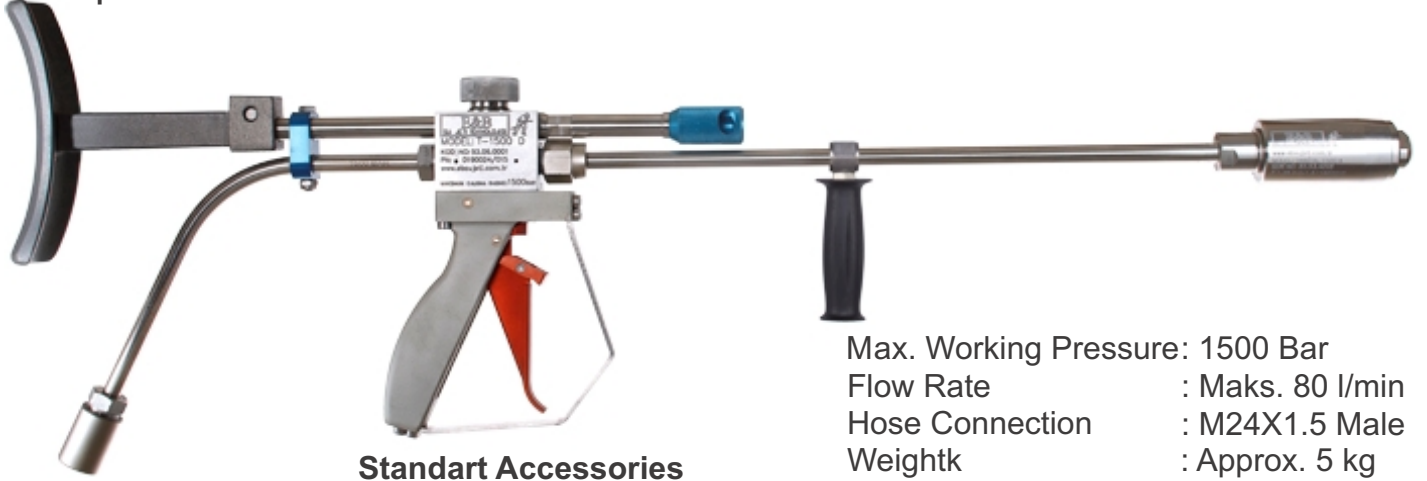

# T-1500 DR High Pressure Gun

Dump Gun

Part No: 93.06.0001

## Standart Accessories

- Shoulder Support
- Grip

Max. Working Pressure: 1500 Bar  
Flow Rate : Maks. 80 l/min  
Hose Connection : M24X1.5 Male  
Weightk : Approx. 5 kg

## Lance

Length : 50 cm, 100 cm, 150 cm, 200 cm, 300 cm

## Hose Connection Fitting

94.00.0083 (1/2NPT-24x1.5)