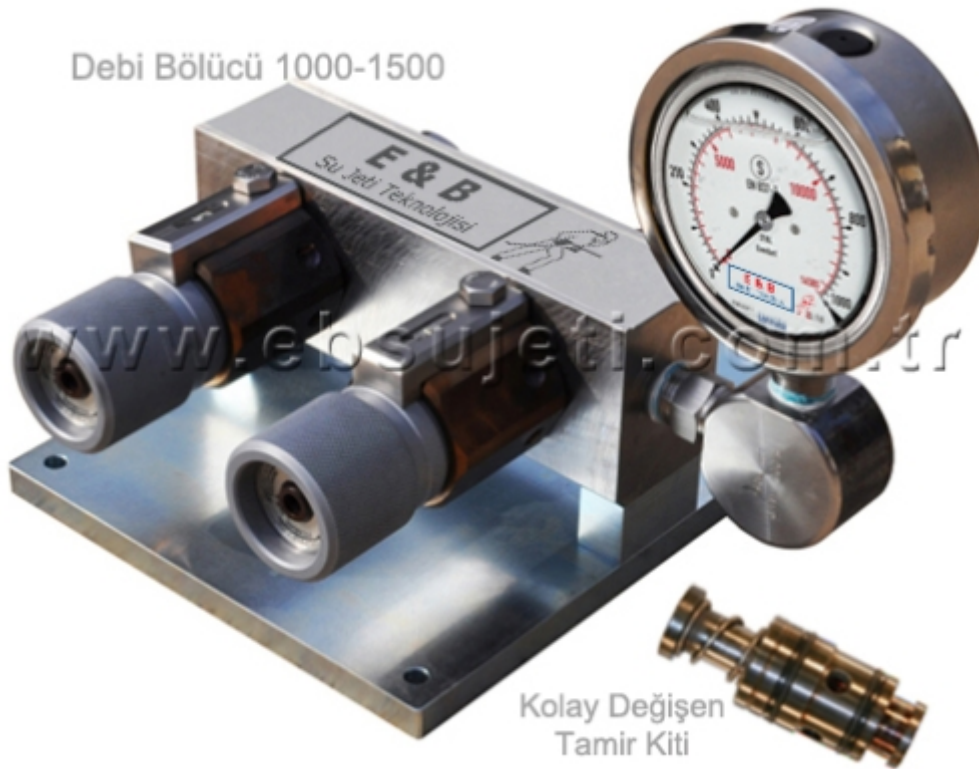

Flow Divider Valve 1000 Flow Divider Valve 1500

Flow Divider Valve-1000 ve Flow Divider Valve-1500, used to get two outlets from one pump with dump guns

Part No.	Description
89.38.1520	Flow Divider Valve-1000 (with pressure gauge)
89.38.1530	Flow Divider Valve-1500 (with pressure gauge)

Part No.	Description
89.38.1521	Flow Divider Valve-1000 Repair Kit
89.38.1531	Flow Divider Valve-1500 Repair Kit